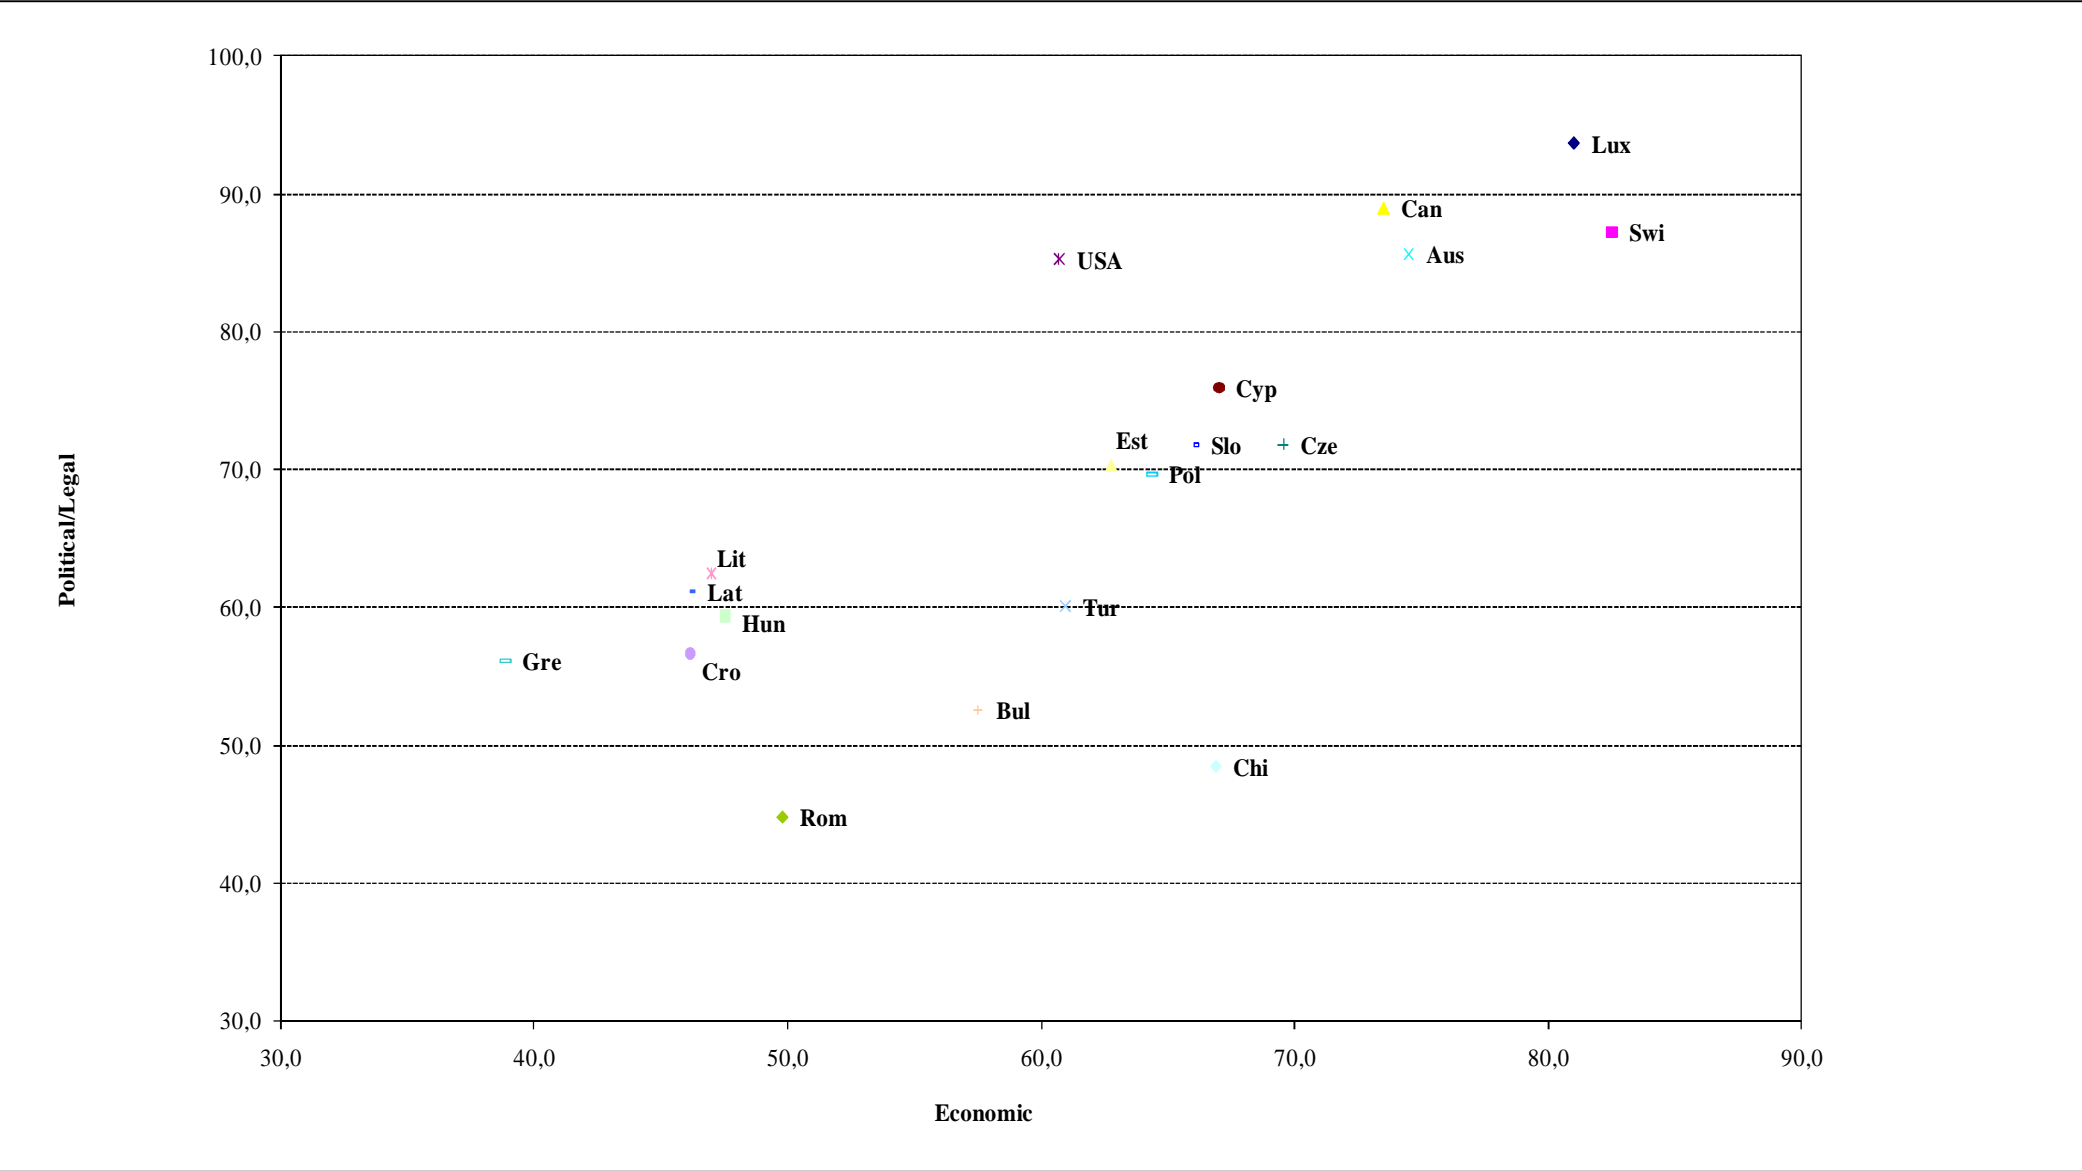

INFRASTRUCTURE INVESTMENT LOCATION: HOW PENSIONS & SWFs VIEW HOST COUNTRIES

(as of March 31, 2011)

This document was created with Win2PDF available at <http://www.win2pdf.com>.
The unregistered version of Win2PDF is for evaluation or non-commercial use only.
This page will not be added after purchasing Win2PDF.